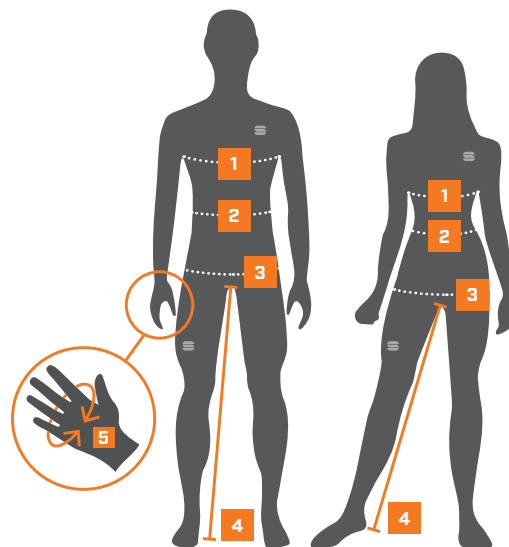

SIZE CHARTS

MEN CLOTHING		XS	S	M	L	XL	XXL	3XL
1	Chest	88 cm	92 cm	96 cm	100 cm	105 cm	110 cm	115 cm
2	Waist	76 cm	80 cm	84 cm	88 cm	93 cm	98 cm	103 cm
3	Hips	90 cm	94 cm	98 cm	102 cm	107 cm	112 cm	117 cm
4	Inside Leg	80 cm	81 cm	82 cm	83 cm	84,5 cm	86 cm	87,5 cm

WOMEN CLOTHING		XS	S	M	L	XL	XXL
1	Chest	79 cm	84 cm	89 cm	94 cm	99 cm	104 cm
2	Waist	63 cm	68 cm	73 cm	78 cm	83 cm	88 cm
3	Hips	87 cm	92 cm	97 cm	102 cm	107 cm	112 cm
4	Inside Leg	75 cm	76 cm	77 cm	78 cm	79 cm	80 cm

GLOVES		XS	S	M	L	XL	XXL
5	Unisex	<17 cm	17-20 cm	20-23 cm	23.25 cm	25-27 cm	>27 cm
	Inches	6	7	8	9	10	11

KIDS		6Y	8Y	10Y	12Y	14Y
	Height	116 cm	128 cm	140 cm	152 cm	164 cm

KIDS GLOVES		XS	S	M	L	XL	XXL
5	Unisex	14 cm	15 cm	16 cm	17 cm	18 cm	>18 cm
	Years	4	6	8	10	12	14

RECOVERY SOCKS

UNISEX	S	M	L	XL	XXL
Size	36-38	38-40	40-42	42-44	44-47